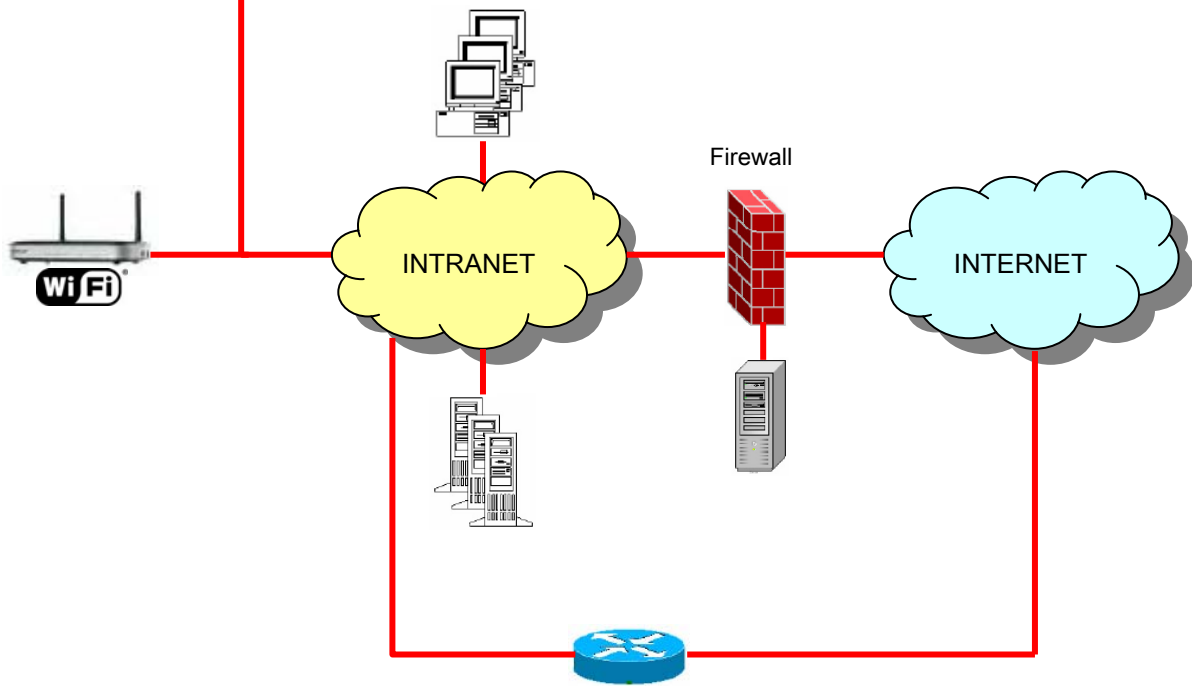

Local system control by
5,7" / 10" 1/4
graphic touch color HMI

ETHERNET

RS23

USB

Setup files saved on internal Compact Flash or external USB disk in Excel™ CSV format

Remote assistance via standard modem or GSM modem communication

WiFi Login ***** Password *****

Remote assistance via internet connection.

VNC server remote for supervision and system remote control via intranet and internet.

Setup files management via FTP control with fully compatibility with old ETS systems via intranet and internet

Remote supervision and control by PC or SmartPhone browser via intranet and internet .

Local supervision and control through Wi Fi connection by PC or SmartPhone .